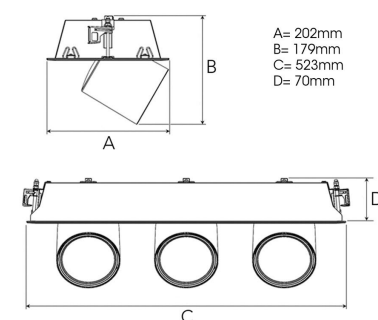

TECHNICAL SPECIFICATION

Product Code	306-560-20
Colour	Black
Control	On/off
CRI light colour	930 (BBBL)
Delivered lumen output lm	3 x 2841
Driver	Stand alone, included
EEI	E
Light distribution	Spot
Lightsource	LED COB
Mains input voltage	220-240 V
Measurements A	202
Measurements B	179
Measurements C	523
Measurements D	70
Mounting	Recessed
Position	360°/60°
Lifetime	L80 B10, 50.000h
Protection	IP 20, class III
Sawing instructions x	177
Sawing instructions y	512
Start Time	Instant
System power W	3 x 21,6
Unit	mm
Weight	2.8

Spot	Medium	Flood	Wide Flood
14°	27°	38°	56°
m	m	m	m
1.0	1.0	1.0	1.0
2.0	2.0	2.0	2.0
3.0	3.0	3.0	3.0
0.25	0.48	0.69	1.07
0.49	0.95	1.39	2.14
0.74	1.43	2.08	3.22

177 x 512mm