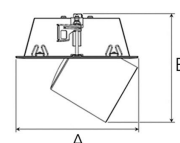

## TECHNICAL SPECIFICATION

Product Code	306-571-20
Colour	Black
Control	On/off
CRI light colour	930 (BBBL)
Delivered lumen output lm	3 x 3766
Driver	Stand alone, included
EEI	E
Light distribution	Medium
Lightsource	LED COB
Mains input voltage	220-240 V
Measurements A	202
Measurements B	179
Measurements C	523
Measurements D	70
Mounting	Recessed
Position	360°/60°
Lifetime	L80 B10, 50.000h
Protection	IP 20, class III
Sawing instructions x	177
Sawing instructions y	512
Start Time	Instant
System power W	3 x 30,1
Unit	mm
Weight	2,8

A= 202mm  
B= 179mm  
C= 523mm  
D= 70mm

Spot	Medium	Flood	Wide Flood
14°	27°	38°	56°
m	m	m	m
1.0	1.0	1.0	1.0
2.0	2.0	2.0	2.0
3.0	3.0	3.0	3.0
0.25	0.48	0.69	1.07
0.49	0.95	1.39	2.14
0.74	1.43	2.08	3.22

177 x 512mm