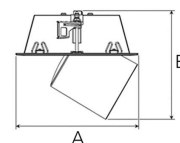

## TECHNICAL SPECIFICATION

Product Code	306-571-10
Colour	White
Control	On/off
CRI light colour	930 (BBBL)
Delivered lumen output lm	3 x 3766
Driver	Stand alone, included
EEI	E
Light distribution	Medium
Lightsource	LED COB
Mains input voltage	220-240 V
Measurements A	202
Measurements B	179
Measurements C	523
Measurements D	70
Mounting	Recessed
Position	360°/60°
Lifetime	L80 B10, 50.000h
Protection	IP 20, class III
Sawing instructions x	177
Sawing instructions y	512
Start Time	Instant
System power W	3 x 30,1
Unit	mm
Weight	2,8

A= 202mm  
B= 179mm  
C= 523mm  
D= 70mm

Spot	Medium	Flood	Wide Flood
14°	27°	38°	56°
m	m	m	m
1.0	1.0	1.0	1.0
2.0	2.0	2.0	2.0
3.0	3.0	3.0	3.0
0.25	0.48	0.69	1.07
0.49	0.95	1.39	2.14
0.74	1.43	2.08	3.22

177 x 512mm