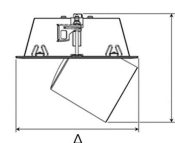

## TECHNICAL SPECIFICATION

Product Code	306-572-30
Colour	Grey
Control	On/off
CRI light colour	930 (BBBL)
Delivered lumen output lm	3 x 3766
Driver	Stand alone, included
EEI	E
Light distribution	Flood
Lightsource	LED COB
Mains input voltage	220-240 V
Measurements A	202
Measurements B	179
Measurements C	523
Measurements D	70
Mounting	Recessed
Position	360°/60°
Lifetime	L80 B10, 50.000h
Protection	IP 20, class III
Sawing instructions x	177
Sawing instructions y	512
Start Time	Instant
System power W	3 x 30,1
Unit	mm
Weight	2,8

A= 202mm  
B= 179mm  
C= 523mm  
D= 70mm

Spot	Medium	Flood	Wide Flood
14°	27°	38°	56°
m	m	m	m
o	o	o	o
1.0	1.0	1.0	1.0
0.25	0.48	0.69	1.07
2.0	2.0	2.0	2.0
0.49	0.95	1.39	2.14
3.0	3.0	3.0	3.0
0.74	1.43	2.08	3.22

177 x 512mm