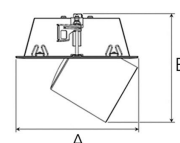

TECHNICAL SPECIFICATION

Product Code	306-572-10
Colour	White
Control	On/off
CRI light colour	930 (BBBL)
Delivered lumen output lm	3 x 3766
Driver	Stand alone, included
EEI	E
Light distribution	Flood
Lightsource	LED COB
Mains input voltage	220-240 V
Measurements A	202
Measurements B	179
Measurements C	523
Measurements D	70
Mounting	Recessed
Position	360°/60°
Lifetime	L80 B10, 50.000h
Protection	IP 20, class III
Sawing instructions x	177
Sawing instructions y	512
Start Time	Instant
System power W	3 x 30,1
Unit	mm
Weight	2,8

A= 202mm
B= 179mm
C= 523mm
D= 70mm

Spot	Medium	Flood	Wide Flood
14°	27°	38°	56°
m	m	m	m
1.0	1.0	1.0	1.0
2.0	2.0	2.0	2.0
3.0	3.0	3.0	3.0
0.25	0.48	0.69	1.07
0.49	0.95	1.39	2.14
0.74	1.43	2.08	3.22

177 x 512mm