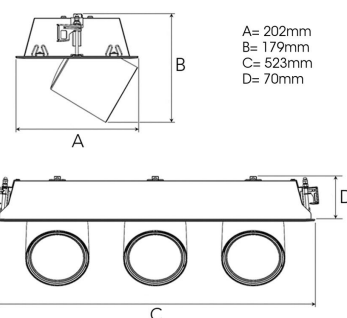

## TECHNICAL SPECIFICATION

Product Code	306-562-10
Colour	White
Control	On/off
CRI light colour	930 (BBBL)
Delivered lumen output lm	3 x 2841
Driver	Stand alone, included
EEI	E
Light distribution	Flood
Lightsource	LED COB
Mains input voltage	220-240 V
Measurements A	202
Measurements B	179
Measurements C	523
Measurements D	70
Mounting	Recessed
Position	360°/60°
Lifetime	L80 B10, 50.000h
Protection	IP 20, class III
Sawing instructions x	177
Sawing instructions y	512
Start Time	Instant
System power W	3 x 21,6
Unit	mm
Weight	2.8

A= 202mm  
B= 179mm  
C= 523mm  
D= 70mm

Spot	Medium	Flood	Wide Flood
14°	27°	38°	56°
m	m	m	m
1.0	1.0	1.0	1.0
2.0	2.0	2.0	2.0
3.0	3.0	3.0	3.0
0.25	0.48	0.69	1.07
0.49	0.95	1.39	2.14
0.74	1.43	2.08	3.22

177 x 512mm