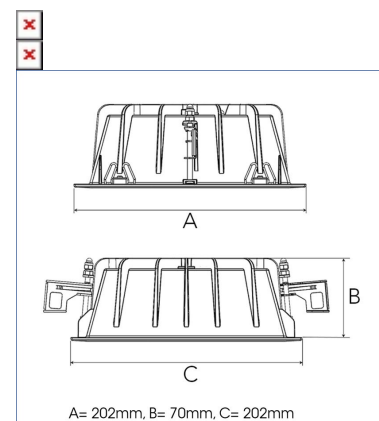

FIX I 5000, 930, W FLOOD, GREY

ITAB

- ✓ Modernt, minimalistiskt och prydligt tak
- ✓ Finns i olika lumenpaket
- ✓ Verktygsfri installation
- ✓ Tillgänglig i vitt, svart och grått

TECHNICAL SPECIFICATION

Product Code	306-518-30
Colour	Grey
Control	On/off
CRI light colour	930
Delivered lumen output lm	4584
Driver	Stand alone, included
EEL	E
Light distribution	Wide flood
Lightsources	LED COB
Mains input voltage	220-240 V
Measurements A	202
Measurements B	70
Measurements C	202
Mounting	Recessed
Position	Fixed
Lifetime	L80 B10, 50.000h
Protection	IP 20, class III
Sawing instructions x	177
Sawing instructions y	191
Start Time	Instant
System power W	37,9
Unit	mm
Weight	0,8

Spot	Medium	Flood	Wide Flood
14°	27°	38°	56°
m	m	m	m
o	o	o	o
1.0	1.0	1.0	1.0
0.25	0.48	0.69	1.07
2.0	0.95	1.39	2.14
3.0	1.43	2.08	3.22

177 x 191mm