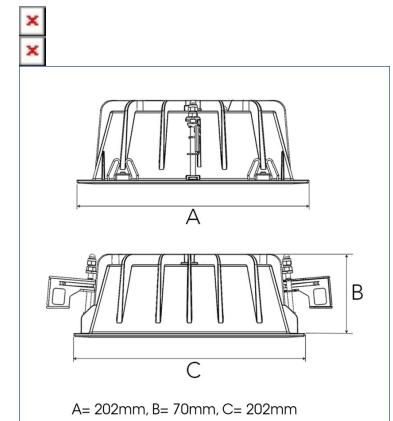

## TECHNICAL SPECIFICATION

Product Code	306-518-20
Colour	Black
Control	On/off
CRI light colour	930
Delivered lumen output lm	4584
Driver	Stand alone, included
EEL	E
Light distribution	Wide flood
Lightsource	LED COB
Mains input voltage	220-240 V
Measurements A	202
Measurements B	70
Measurements C	202
Mounting	Recessed
Position	Fixed
Lifetime	L80 B10, 50.000h
Protection	IP 20, class III
Sawing instructions x	177
Sawing instructions y	191
Start Time	Instant
System power W	37,9
Unit	mm
Weight	0,8

Spot	Medium	Flood	Wide Flood
14°	27°	38°	56°
m	m	m	m
1.0	1.0	1.0	1.0
2.0	2.0	2.0	2.0
3.0	3.0	3.0	3.0
0.25	0.48	0.69	1.07
0.49	0.95	1.39	2.14
0.74	1.43	2.08	3.22

177 x 191mm