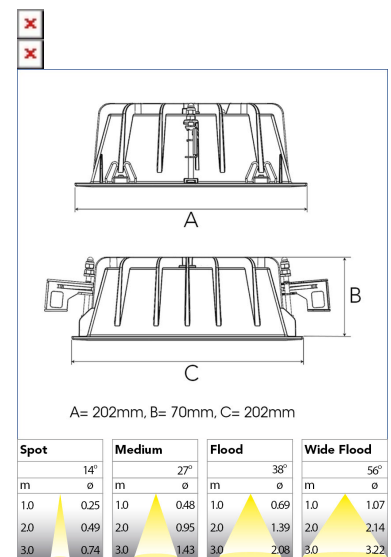

FIX 5000, 930 (BBBL), WIDE FLOOD W/ GLASS, WHITE

ITAB

- ✓ Modernt, minimalistiskt och prydligt tak
- ✓ Finns i olika lumenpaket
- ✓ Verktygsfri installation
- ✓ Tillgänglig i vitt, svart och grått

TECHNICAL SPECIFICATION

Product Code	306-518-10
Colour	White
Control	On/off
CRI light colour	930 (BBBL)
Delivered lumen output lm	4584
Driver	Stand alone, included
EEl	E
Light distribution	Wide flood
Lightsource	LED COB
Mains input voltage	220-240 V
Measurements A	202
Measurements B	70
Measurements C	202
Mounting	Recessed
Position	Fixed
Lifetime	L80 B10, 50.000h
Protection	IP 20, class III
Sawing instructions x	177
Sawing instructions y	191
Start Time	Instant
System power W	37,9
Unit	mm
Weight	0,8

177 x 191mm