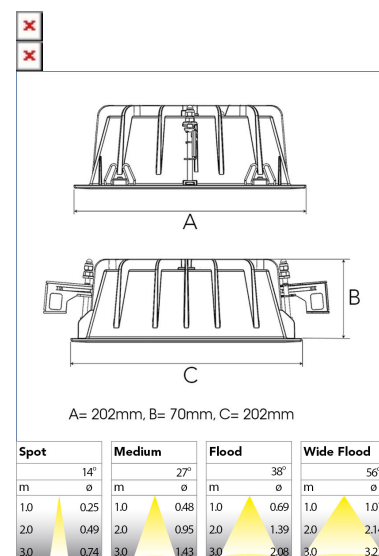

## TECHNICAL SPECIFICATION

Product Code	306-578-30
Colour	Grey
Control	On/off
CRI light colour	930 (BBBL)
Delivered lumen output lm	3766
Driver	Stand alone, included
EEl	E
Light distribution	Wide flood
Lightsource	LED COB
Mains input voltage	220-240 V
Measurements A	202
Measurements B	70
Measurements C	202
Mounting	Recessed
Position	Fixed
Lifetime	L80 B10, 50.000h
Protection	IP 20, class III
Sawing instructions x	177
Sawing instructions y	191
Start Time	Instant
System power W	30,1
Unit	mm
Weight	0,8

177 x 191mm