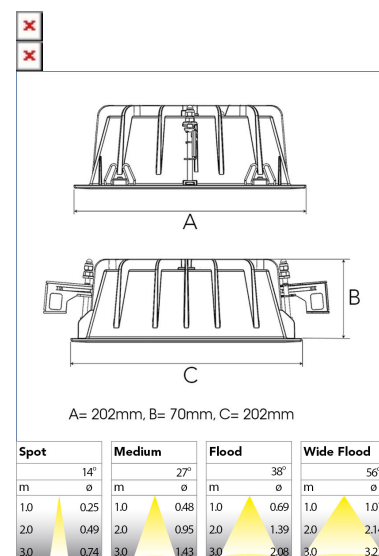

Product Code	306-578-20
Colour	Black
Control	On/off
CRI light colour	930 (BBBL)
Delivered lumen output lm	3766
Driver	Stand alone, included
EEl	E
Light distribution	Wide flood
Lightsource	LED COB
Mains input voltage	220-240 V
Measurements A	202
Measurements B	70
Measurements C	202
Mounting	Recessed
Position	Fixed
Lifetime	L80 B10, 50.000h
Protection	IP 20, class III
Sawing instructions x	177
Sawing instructions y	191
Start Time	Instant
System power W	30,1
Unit	mm
Weight	0,8

177 x 191mm