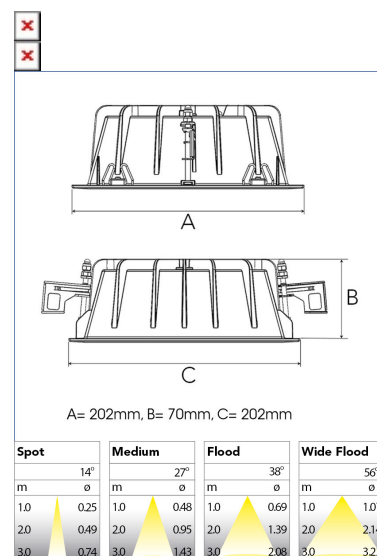

FIX 4000, 930 (BBBL), WIDE FLOOD W/ GLASS, WHITE

ITAB

- ✓ Modernt, minimalistiskt och prydligt tak
- ✓ Finns i olika lumenpaket
- ✓ Verktygsfri installation
- ✓ Tillgänglig i vitt, svart och grått

TECHNICAL SPECIFICATION

Product Code	306-578-10
Colour	White
Control	On/off
CRI light colour	930 (BBBL)
Delivered lumen output lm	3766
Driver	Stand alone, included
EEl	E
Light distribution	Wide flood
Lightsource	LED COB
Mains input voltage	220-240 V
Measurements A	202
Measurements B	70
Measurements C	202
Mounting	Recessed
Position	Fixed
Lifetime	L80 B10, 50.000h
Protection	IP 20, class III
Sawing instructions x	177
Sawing instructions y	191
Start Time	Instant
System power W	30,1
Unit	mm
Weight	0,8

177 x 191mm