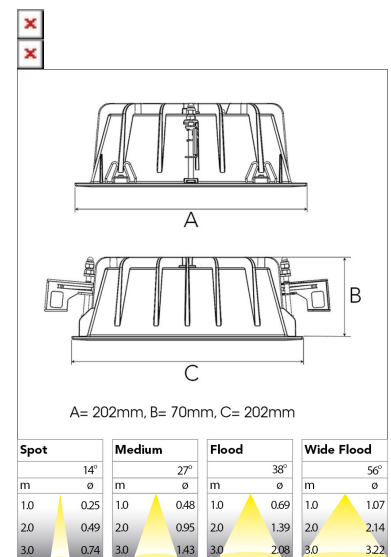

## TECHNICAL SPECIFICATION

Product Code	306-583-30
Colour	Grey
Control	On/off
CRI light colour	930 (BBBL)
Delivered lumen output lm	2841
Driver	Stand alone, included
EEl	E
Light distribution	Wide flood
Lightsource	LED COB
Mains input voltage	220-240 V
Measurements A	202
Measurements B	70
Measurements C	202
Mounting	Recessed
Position	Fixed
Lifetime	L80 B10, 50.000h
Protection	IP 20, class III
Sawing instructions x	177
Sawing instructions y	191
Start Time	Instant
System power W	21,6
Unit	mm
Weight	0,8

177 x 191mm