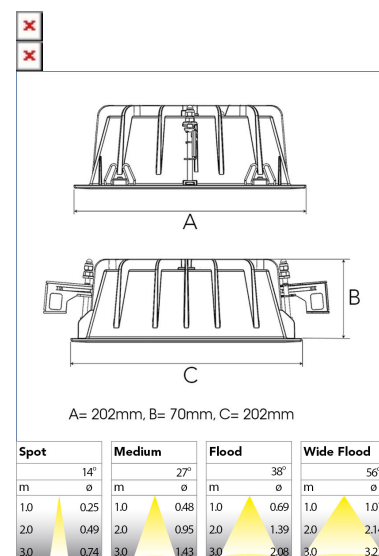

## TECHNICAL SPECIFICATION

Product Code	306-583-20
Colour	Black
Control	On/off
CRI light colour	930 (BBBL)
Delivered lumen output lm	2841
Driver	Stand alone, included
EEl	E
Light distribution	Wide flood
Lightsource	LED COB
Mains input voltage	220-240 V
Measurements A	202
Measurements B	70
Measurements C	202
Mounting	Recessed
Position	Fixed
Lifetime	L80 B10, 50.000h
Protection	IP 20, class III
Sawing instructions x	177
Sawing instructions y	191
Start Time	Instant
System power W	21,6
Unit	mm
Weight	0,8

177 x 191mm