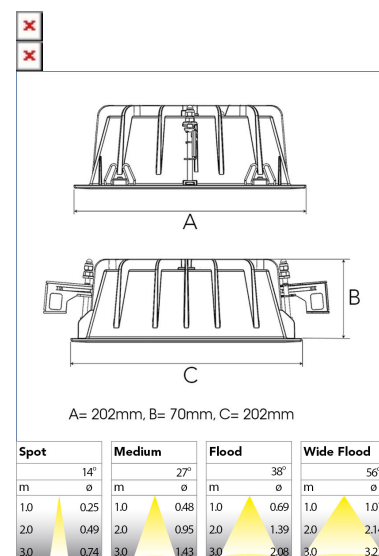

## TECHNICAL SPECIFICATION

Product Code	306-583-10
Colour	White
Control	On/off
CRI light colour	930 (BBBL)
Delivered lumen output lm	2841
Driver	Stand alone, included
EEl	E
Light distribution	Wide flood
Lightsource	LED COB
Mains input voltage	220-240 V
Measurements A	202
Measurements B	70
Measurements C	202
Mounting	Recessed
Position	Fixed
Lifetime	L80 B10, 50.000h
Protection	IP 20, class III
Sawing instructions x	177
Sawing instructions y	191
Start Time	Instant
System power W	21,6
Unit	mm
Weight	0,8

177 x 191mm