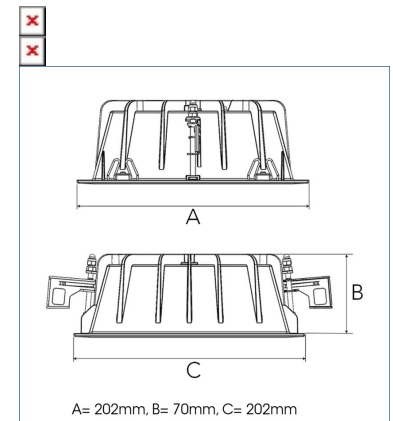

Product Code	306-575-30
Colour	Grey
Control	On/off
CRI light colour	930 (BBBL)
Delivered lumen output lm	3766
Driver	Stand alone, included
EEL	E
Light distribution	Spot
Lightsources	LED COB
Mains input voltage	220-240 V
Measurements A	202
Measurements B	70
Measurements C	202
Mounting	Recessed
Position	Fixed
Lifetime	L80 B10, 50.000h
Protection	IP 20, class III
Sawing instructions x	177
Sawing instructions y	191
Start Time	Instant
System power W	30,1
Unit	mm
Weight	0,8

Spot	Medium	Flood	Wide Flood
14°	27°	38°	56°
m	m	m	m
1.0	1.0	1.0	1.0
2.0	2.0	2.0	2.0
3.0	3.0	3.0	3.0
0.25	0.48	0.69	1.07
0.49	0.95	1.39	2.14
0.74	1.43	2.08	3.22

177 x 191mm