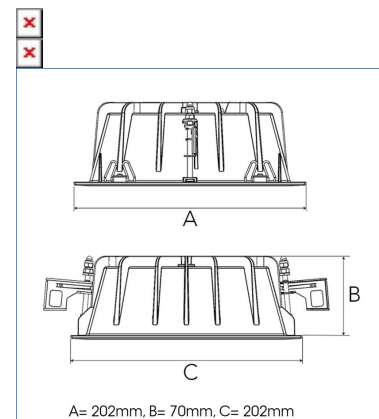

FIX I 3000, 930, SPOT, GREY

ITAB

- ✓ Modernt, minimalistiskt och prydligt tak
- ✓ Finns i olika lumenpaket
- ✓ Verktygsfri installation
- ✓ Tillgänglig i vitt, svart och grått

TECHNICAL SPECIFICATION

Product Code	306-580-30
Colour	Grey
Control	On/off
CRI light colour	930 (BBBL)
Delivered lumen output lm	2700
Driver	Stand alone, included
EEL	E
Light distribution	Spot
Lightsources	LED COB
Mains input voltage	220-240V
Measurements A	202
Measurements B	70
Measurements C	202
Mounting	Recessed
Position	Fixed
Lifetime	L80 B10 50.000h
Protection	IP 20, class III
Sawing instructions unit	mm
Sawing instructions x	191
Sawing instructions y	177
Start Time	Instant
System power W	21
Unit	mm
Weight	0,8

Spot	Medium	Flood	Wide Flood
14°	27°	38°	56°
m	m	m	m
1.0	1.0	1.0	1.0
2.0	2.0	2.0	2.0
3.0	3.0	3.0	3.0
0.25	0.48	0.69	1.07
0.49	0.95	1.39	2.14
0.74	1.43	2.08	3.22

177 x 191mm