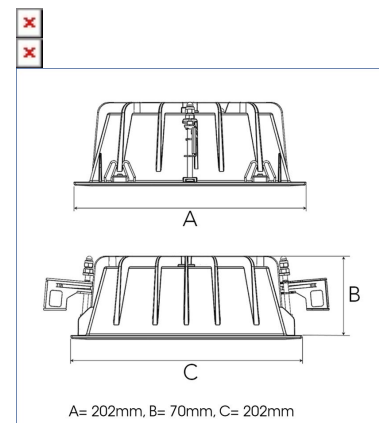

## TECHNICAL SPECIFICATION

Product Code	306-516-30
Colour	Grey
Control	On/off
CRI light colour	930
Delivered lumen output lm	4584
Driver	Stand alone, included
EEL	E
Light distribution	Medium
Lightsources	LED COB
Mains input voltage	220-240 V
Measurements A	202
Measurements B	70
Measurements C	202
Mounting	Recessed
Position	Fixed
Lifetime	L80 B10, 50.000h
Protection	IP 20, class III
Sawing instructions x	177
Sawing instructions y	191
Start Time	Instant
System power W	37,9
Unit	mm
Weight	0,8

Spot	Medium	Flood	Wide Flood
14°	27°	38°	56°
m	m	m	m
1.0	1.0	1.0	1.0
2.0	2.0	2.0	2.0
3.0	3.0	3.0	3.0
0.25	0.48	0.69	1.07
0.49	0.95	1.39	2.14
0.74	1.43	2.08	3.22

177 x 191mm