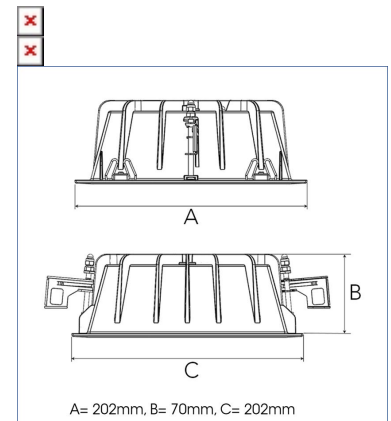

## TECHNICAL SPECIFICATION

Product Code	306-576-30
Colour	Grey
Control	On/off
CRI light colour	930 (BBBL)
Delivered lumen output lm	3766
Driver	Stand alone, included
EEL	E
Light distribution	Medium
Lightsource	LED COB
Mains input voltage	220-240 V
Measurements A	202
Measurements B	70
Measurements C	202
Mounting	Recessed
Position	Fixed
Lifetime	L80 B10, 50.000h
Protection	IP 20, class III
Sawing instructions x	177
Sawing instructions y	191
Start Time	Instant
System power W	30,1
Unit	mm
Weight	0,8

Spot		Medium		Flood		Wide Flood	
14°		27°		38°		56°	
m	ø	m	ø	m	ø	m	ø
1.0	0.25	1.0	0.48	1.0	0.69	1.0	1.07
2.0	0.49	2.0	0.95	2.0	1.39	2.0	2.14
3.0	0.74	3.0	1.43	3.0	2.08	3.0	3.22

177 x 191mm