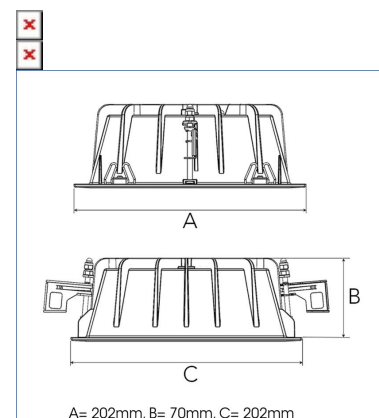

Product Code	306-576-20
Colour	Black
Control	On/off
CRI light colour	930 (BBBL)
Delivered lumen output lm	3766
Driver	Stand alone, included
EEL	E
Light distribution	Medium
Lightsource	LED COB
Mains input voltage	220-240 V
Measurements A	202
Measurements B	70
Measurements C	202
Mounting	Recessed
Position	Fixed
Lifetime	L80 B10, 50.000h
Protection	IP 20, class III
Sawing instructions x	177
Sawing instructions y	191
Start Time	Instant
System power W	30,1
Unit	mm
Weight	0,8

Spot	Medium	Flood	Wide Flood
14°	27°	38°	56°
m	m	m	m
1.0	1.0	1.0	1.0
2.0	2.0	2.0	2.0
3.0	3.0	3.0	3.0
0.25	0.48	0.69	1.07
0.49	0.95	1.39	2.14
0.74	1.43	2.08	3.22

177 x 191mm