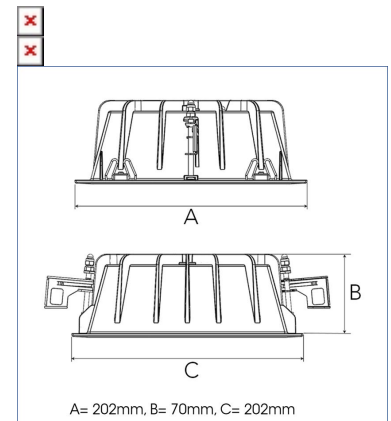

FIX I 3000, 930, MEDIUM, GREY

ITAB

- ✓ Modernt, minimalistiskt och prydligt tak
- ✓ Finns i olika lumenpaket
- ✓ Verktygsfri installation
- ✓ Tillgänglig i vitt, svart och grått

TECHNICAL SPECIFICATION

Product Code	306-581-30
Colour	Grey
Control	On/off
CRI light colour	930 (BBBL)
Delivered lumen output lm	2700
Driver	Stand alone, included
EEL	E
Light distribution	Medium
Lightsource	LED COB
Mains input voltage	220-240V
Measurements A	202
Measurements B	70
Measurements C	202
Mounting	Recessed
Position	Fixed
Lifetime	L80 B10 50.000h
Protection	IP 20, class III
Sawing instructions unit	mm
Sawing instructions x	191
Sawing instructions y	177
Start Time	Instant
System power W	21
Unit	mm
Weight	0,8

Spot	Medium	Flood	Wide Flood
14°	27°	38°	56°
m	m	m	m
1.0	1.0	1.0	1.0
2.0	2.0	2.0	2.0
3.0	3.0	3.0	3.0
0.25	0.48	0.69	1.07
0.49	0.95	1.39	2.14
0.74	1.43	2.08	3.22

177 x 191mm