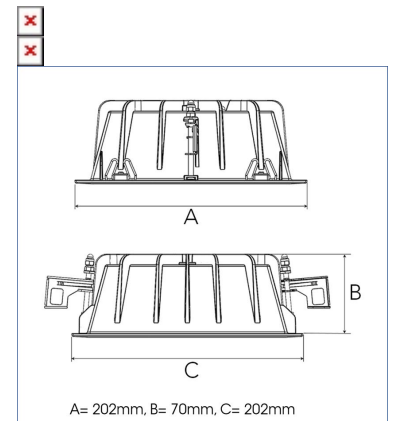

## TECHNICAL SPECIFICATION

Product Code	306-581-20
Colour	Black
Control	On/off
CRI light colour	930 (BBBL)
Delivered lumen output lm	2841
Driver	Stand alone, included
EEL	E
Light distribution	Medium
Lightsource	LED COB
Mains input voltage	220-240 V
Measurements A	202
Measurements B	70
Measurements C	202
Mounting	Recessed
Position	Fixed
Lifetime	L80 B10, 50.000h
Protection	IP 20, class III
Sawing instructions x	177
Sawing instructions y	191
Start Time	Instant
System power W	21,6
Unit	mm
Weight	0,8

Spot	Medium	Flood	Wide Flood
14°	27°	38°	56°
m	m	m	m
1.0	1.0	1.0	1.0
2.0	2.0	2.0	2.0
3.0	3.0	3.0	3.0
0.25	0.48	0.69	1.07
0.49	0.95	1.39	2.14
0.74	1.43	2.08	3.22

177 x 191mm