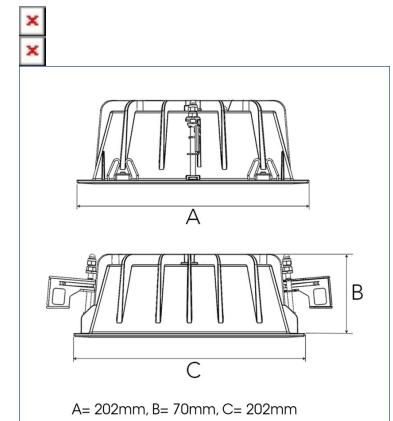

Product Code	306-581-10
Colour	White
Control	On/off
CRI light colour	930 (BBBL)
Delivered lumen output lm	2700
Driver	Stand alone, included
EEL	E
Light distribution	Medium
Lightsource	LED COB
Mains input voltage	220-240V
Measurements A	202
Measurements B	70
Measurements C	202
Mounting	Recessed
Position	Fixed
Lifetime	L80 B10 50.000h
Protection	IP 20, class III
Sawing instructions unit	mm
Sawing instructions x	191
Sawing instructions y	177
Start Time	Instant
System power W	21
Unit	mm
Weight	0,8

Spot	Medium	Flood	Wide Flood
14°	27°	38°	56°
m	m	m	m
1.0	1.0	1.0	1.0
2.0	2.0	2.0	2.0
3.0	3.0	3.0	3.0
0.25	0.48	0.69	1.07
0.49	0.95	1.39	2.14
0.74	1.43	2.08	3.22

177 x 191mm