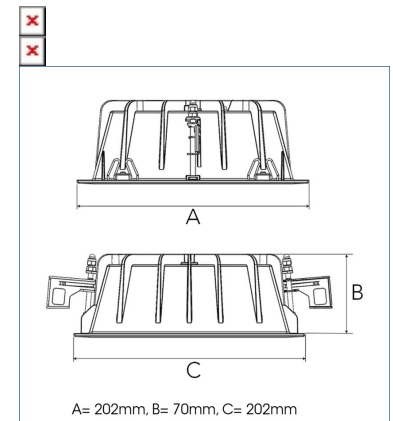

FIX I 5000, 930, FLOOD, BLACK

ITAB

- ✓ Modernt, minimalistiskt och prydligt tak
- ✓ Finns i olika lumenpaket
- ✓ Verktygsfri installation
- ✓ Tillgänglig i vitt, svart och grått

TECHNICAL SPECIFICATION

Product Code	306-517-20
Colour	Black
Control	On/off
CRI light colour	930
Delivered lumen output lm	4584
Driver	Stand alone, included
EEL	E
Light distribution	Flood
Lightsources	LED COB
Mains input voltage	220-240 V
Measurements A	202
Measurements B	70
Measurements C	202
Mounting	Recessed
Position	Fixed
Lifetime	L80 B10, 50.000h
Protection	IP 20, class III
Sawing instructions x	177
Sawing instructions y	191
Start Time	Instant
System power W	37,9
Unit	mm
Weight	0,8

Spot	Medium	Flood	Wide Flood
14°	27°	38°	56°
m	m	m	m
o	o	o	o
1.0	1.0	1.0	1.0
2.0	2.0	2.0	2.0
3.0	3.0	3.0	3.0
0.25	0.48	0.69	1.07
0.49	0.95	1.39	2.14
0.74	1.43	2.08	3.22

177 x 191mm