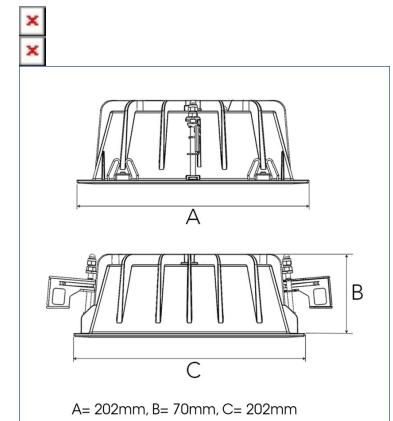

FIX I 5000, 930, FLOOD, WHITE

ITAB

- ✓ Modernt, minimalistiskt och prydligt tak
- ✓ Finns i olika lumenpaket
- ✓ Verktygsfri installation
- ✓ Tillgänglig i vitt, svart och grått

TECHNICAL SPECIFICATION

Product Code	306-517-10
Colour	White
Control	On/off
CRI light colour	930
Delivered lumen output lm	4584
Driver	Stand alone, included
EEL	E
Light distribution	Flood
Lightsource	LED COB
Mains input voltage	220-240 V
Measurements A	202
Measurements B	70
Measurements C	202
Mounting	Recessed
Position	Fixed
Lifetime	L80 B10, 50.000h
Protection	IP 20, class III
Sawing instructions x	177
Sawing instructions y	191
Start Time	Instant
System power W	37,9
Unit	mm
Weight	0,8

Spot	Medium	Flood	Wide Flood
14°	27°	38°	56°
m	m	m	m
o	o	o	o
1.0	1.0	1.0	1.0
0.25	0.48	0.69	1.07
2.0	0.49	1.39	2.14
3.0	0.74	2.08	3.22

177 x 191mm