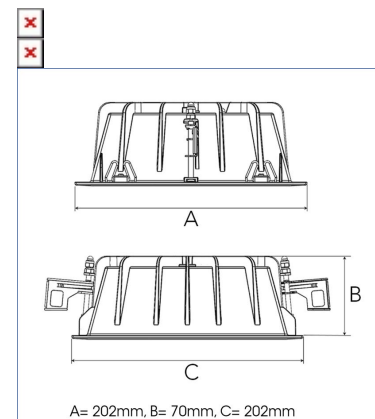

Product Code	306-577-30
Colour	Grey
Control	On/off
CRI light colour	930 (BBBL)
Delivered lumen output lm	3766
Driver	Stand alone, included
EEL	E
Light distribution	Flood
Lightsource	LED COB
Mains input voltage	220-240 V
Measurements A	202
Measurements B	70
Measurements C	202
Mounting	Recessed
Position	Fixed
Lifetime	L80 B10, 50.000h
Protection	IP 20, class III
Sawing instructions x	177
Sawing instructions y	191
Start Time	Instant
System power W	30,1
Unit	mm
Weight	0,8

A= 202mm, B= 70mm, C= 202mm

Spot		Medium		Flood		Wide Flood	
14°		27°		38°		56°	
m	ø	m	ø	m	ø	m	ø
1.0	0.25	1.0	0.48	1.0	0.69	1.0	1.07
2.0	0.49	2.0	0.95	2.0	1.39	2.0	2.14
3.0	0.74	3.0	1.43	3.0	2.08	3.0	3.22

177 x 191mm