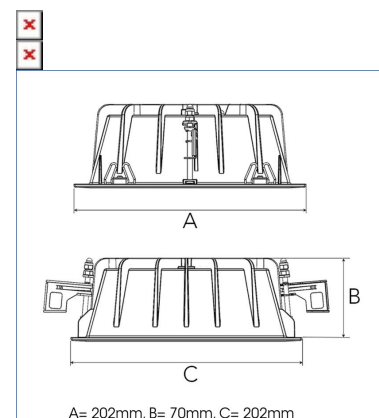

Product Code	306-577-10
Colour	White
Control	On/off
CRI light colour	930 (BBBL)
Delivered lumen output lm	3766
Driver	Stand alone, included
EEL	E
Light distribution	Flood
Lightsource	LED COB
Mains input voltage	220-240 V
Measurements A	202
Measurements B	70
Measurements C	202
Mounting	Recessed
Position	Fixed
Lifetime	L80 B10, 50.000h
Protection	IP 20, class III
Sawing instructions x	177
Sawing instructions y	191
Start Time	Instant
System power W	30,1
Unit	mm
Weight	0,8

Spot	Medium	Flood	Wide Flood
14°	27°	38°	56°
m	m	m	m
1.0	1.0	1.0	1.0
2.0	2.0	2.0	2.0
3.0	3.0	3.0	3.0
0.25	0.48	0.69	1.07
0.49	0.95	1.39	2.14
0.74	1.43	2.08	3.22

177 x 191mm