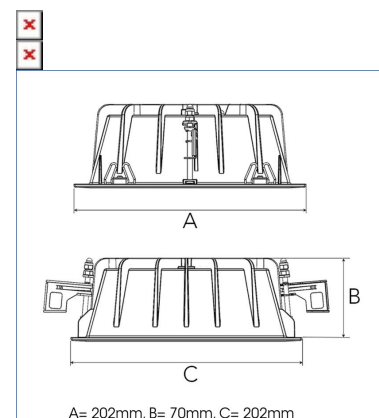

## TECHNICAL SPECIFICATION

Product Code	306-582-20
Colour	Black
Control	On/off
CRI light colour	930 (BBBL)
Delivered lumen output lm	2841
Driver	Stand alone, included
EEL	E
Light distribution	Flood
Lightsources	LED COB
Mains input voltage	220-240 V
Measurements A	202
Measurements B	70
Measurements C	202
Mounting	Recessed
Position	Fixed
Lifetime	L80 B10, 50.000h
Protection	IP 20, class III
Sawing instructions x	177
Sawing instructions y	191
Start Time	Instant
System power W	21,6
Unit	mm
Weight	0,8

Spot	Medium	Flood	Wide Flood
14°	27°	38°	56°
m	m	m	m
1.0	1.0	1.0	1.0
2.0	2.0	2.0	2.0
3.0	3.0	3.0	3.0
0.25	0.48	0.69	1.07
0.49	0.95	1.39	2.14
0.74	1.43	2.08	3.22

177 x 191mm