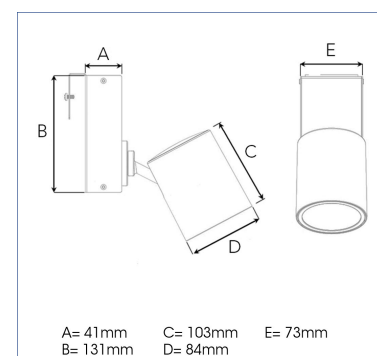

TECHNICAL SPECIFICATION

Product Code	321-505-30
Colour	Grey
Control	On/off
CRI light colour	930 (BBBL)
Delivered lumen output lm	2600
Driver	Built in
EEL	E
Light distribution	Flood
Lightsource	LED COB
Mains input voltage	220-240 V
Measurements A	41
Measurements B	131
Measurements C	103
Measurements D	84
Measurements E	73
Mounting	Functional ceiling
Position	360°/90°
Lifetime	L80 B10, 50.000h
Protection	IP 20, class I
Start Time	Instant
System power W	20,7
Unit	mm
Weight	1,2

Spot	Medium	Flood	Wide Flood
16°	30°	41°	54°
m	m	m	m
0	0	0	0
1.0	0.28	0.53	0.76
2.0	0.56	1.06	1.51
3.0	0.83	1.59	2.27
1.0	0.53	0.76	1.02
2.0	1.06	1.51	2.05
3.0	1.59	2.27	3.07