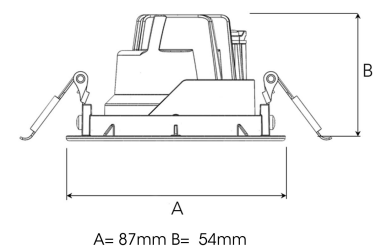

TECHNICAL SPECIFICATION

Product Code	345-503-30
Colour	Grey
Control	On/off
CRI light colour	930 (BBBL)
Delivered lumen output lm	1150
Driver	Stand alone, included
EEL	E
Light distribution	Wide flood
Lightsource	LED COB
Mains input voltage	220-240 V
Measurements A	87
Measurements B	54
Mounting	Recessed
Position	360°/35°
Lifetime	L80 B10, 50.000h
Protection	IP 20, class III
Sawing instructions diameter	81
Start Time	Instant
System power W	11
Unit	mm
Weight	0,25

Spot	Medium	Flood	Wide Flood
15°	27°	36°	56°
m	ø	m	ø
1.0	0.26	1.0	0.47
2.0	0.53	2.0	0.95
3.0	0.79	3.0	1.42
1.0	0.65	1.0	1.06
2.0	1.30	2.0	2.12
3.0	1.95	3.0	3.18

81mm