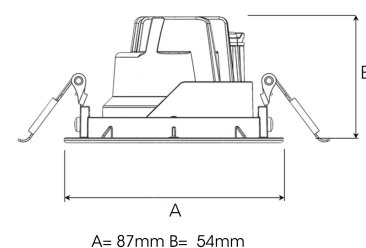

## TECHNICAL SPECIFICATION

Product Code	345-503-20
Colour	Black
Control	On/off
CRI light colour	930 (BBBL)
Delivered lumen output lm	1150
Driver	Stand alone, included
EEL	E
Light distribution	Wide flood
Lightsource	LED COB
Mains input voltage	220-240 V
Measurements A	87
Measurements B	54
Mounting	Recessed
Position	360°/35°
Lifetime	L80 B10, 50.000h
Protection	IP 20, class III
Sawing instructions diameter	81
Start Time	Instant
System power W	11
Unit	mm
Weight	0,25

Spot	Medium	Flood	Wide Flood
15°	27°	36°	56°
m	m	m	m
ø	ø	ø	ø
1.0	1.0	1.0	1.0
2.0	2.0	2.0	2.0
3.0	3.0	3.0	3.0
0.26	0.47	0.65	1.06
0.53	0.95	1.30	2.12
0.79	1.42	1.95	3.18

81mm