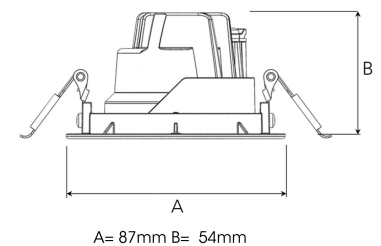

## TECHNICAL SPECIFICATION

Product Code	345-503-10
Colour	White
Control	On/off
CRI light colour	930 (BBBL)
Delivered lumen output lm	1150
Driver	Stand alone, included
EEL	E
Light distribution	Wide flood
Lightsources	LED COB
Mains input voltage	220-240 V
Measurements A	87
Measurements B	54
Mounting	Recessed
Position	360°/35°
Lifetime	L80 B10, 50.000h
Protection	IP 20, class III
Sawing instructions diameter	81
Start Time	Instant
System power W	11
Unit	mm
Weight	0,25

Spot	Medium	Flood	Wide Flood
15°	27°	36°	56°
m	m	m	m
ø	ø	ø	ø
1.0	1.0	1.0	1.0
2.0	2.0	2.0	2.0
3.0	3.0	3.0	3.0

81mm