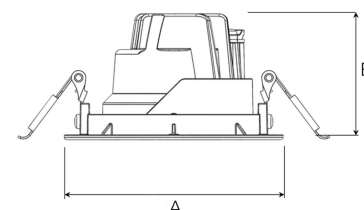

TECHNICAL SPECIFICATION

Product Code	345-501-30
Colour	Grey
Control	On/off
CRI light colour	930 (BBBL)
Delivered lumen output lm	1150
Driver	Stand alone, included
EEL	E
Light distribution	Medium
Lightsource	LED COB
Mains input voltage	220-240 V
Measurements A	87
Measurements B	54
Mounting	Recessed
Position	360°/35°
Lifetime	L80 B10, 50.000h
Protection	IP 20, class III
Sawing instructions diameter	81
Start Time	Instant
System power W	11
Unit	mm
Weight	0,25

A= 87mm B= 54mm

Spot	Medium	Flood	Wide Flood
15°	27°	36°	56°
m	o	m	o
1.0	0.26	1.0	0.47
2.0	0.53	2.0	0.95
3.0	0.79	3.0	1.42
1.0	0.65	1.0	1.06
2.0	1.30	2.0	2.12
3.0	1.95	3.0	3.18

81mm