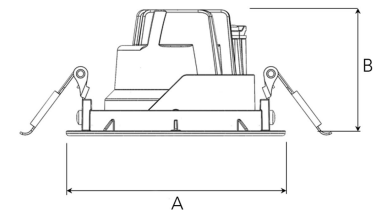

## TECHNICAL SPECIFICATION

Product Code	345-502-20
Colour	Black
Control	On/off
CRI light colour	930 (BBBL)
Delivered lumen output lm	1150
Driver	Stand alone, included
EEL	E
Light distribution	Flood
Lightsource	LED COB
Mains input voltage	220-240 V
Measurements A	87
Measurements B	54
Mounting	Recessed
Position	360°/35°
Lifetime	L80 B10, 50.000h
Protection	IP 20, class III
Sawing instructions diameter	81
Start Time	Instant
System power W	11
Unit	mm
Weight	0,25

A= 87mm B= 54mm

Spot	Medium	Flood	Wide Flood
15°	27°	36°	56°
m	o	m	o
1.0	0.26	1.0	0.47
2.0	0.53	2.0	0.95
3.0	0.79	3.0	1.42
1.0	0.65	1.0	1.06
2.0	1.30	2.0	2.12
3.0	1.95	3.0	3.18

81mm