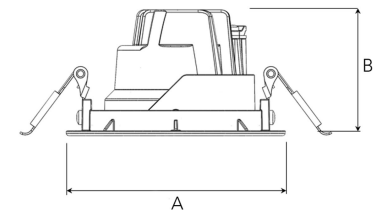

## TECHNICAL SPECIFICATION

Product Code	345-502-10
Colour	White
Control	On/off
CRI light colour	930 (BBBL)
Delivered lumen output lm	1150
Driver	Stand alone, included
EEL	E
Light distribution	Flood
Lightsource	LED COB
Mains input voltage	220-240 V
Measurements A	87
Measurements B	54
Mounting	Recessed
Position	360°/35°
Lifetime	L80 B10, 50.000h
Protection	IP 20, class III
Sawing instructions diameter	81
Start Time	Instant
System power W	11
Unit	mm
Weight	0,25

A= 87mm B= 54mm

Spot	Medium	Flood	Wide Flood
15°	27°	36°	56°
m	o	m	o
1.0	0.26	1.0	0.47
2.0	0.53	2.0	0.95
3.0	0.79	3.0	1.42
1.0	0.65	1.0	1.06
2.0	1.30	2.0	2.12
3.0	1.95	3.0	3.18

81mm