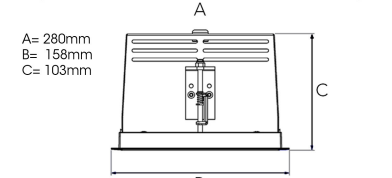

ORION II 1500, 930 (BBBL), FRAME, SPOT, RETRO, WHITE

ITAB

- ✓ Moderne og minimalistisk downlight som bevarer et rent uttrykk i himlingen.
- ✓ Kan vinkles opptil 30 grader i alle retninger
- ✓ Tilgjengelig i fargene hvit, svart og grå

TECHNICAL SPECIFICATION

Product Code	300-521-11
Colour	White
Control	On/off
CRI light colour	930 (BBBL)
Delivered lumen output lm	2 x 1266
Driver	Stand alone, included
EEl	E
Light distribution	Spot
Lightsource	LED COB
Mains input voltage	220-240 V
Measurements A	280
Measurements B	158
Measurements C	103
Mounting	Recessed
Position	360°/30°
Lifetime	L80 B10, 50.000h
Protection	IP 20, class III
Sawing instructions x	272
Sawing instructions y	150
Start Time	Instant
System power W	2 x 9,3
Unit	mm
Weight	1,5

Spot	Medium	Flood	Wide Flood
16°	28°	40°	65°
m	ø	m	ø
1.0	0.28	1.0	0.73
2.0	0.56	2.0	1.46
3.0	0.83	3.0	2.18
1.0	0.50	1.0	1.28
2.0	1.00	2.0	2.56
3.0	1.51	3.0	3.84

272 x 150mm