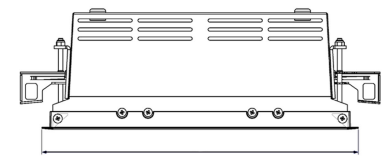

ORION II 1500, 930 (BBBL), FRAME, SPOT, RETRO, WHITE

ITAB

- ✓ Moderne og minimalistisk downlight som bevarer et rent uttrykk i himlingen.
- ✓ Kan vinkles opptil 30 grader i alle retninger
- ✓ Tilgjengelig i fargene hvit, svart og grå

TECHNICAL SPECIFICATION

Product Code	300-521-11
Colour	White
Control	On/off
CRI light colour	930 (BBBL)
Delivered lumen output lm	2 x 1266
Driver	Stand alone, included
EEl	E
Light distribution	Spot
Lightsource	LED COB
Mains input voltage	220-240 V
Measurements A	280
Measurements B	158
Measurements C	103
Mounting	Recessed
Position	360°/30°
Lifetime	L80 B10, 50.000h
Protection	IP 20, class III
Sawing instructions x	272
Sawing instructions y	150
Start Time	Instant
System power W	2 x 9,3
Unit	mm
Weight	1,5

Spot	Medium	Flood	Wide Flood
16°	28°	40°	65°
m	ø	m	ø
1.0	0.28	1.0	0.73
2.0	0.56	2.0	1.46
3.0	0.83	3.0	2.18
1.0	0.50	1.0	1.28
2.0	1.00	2.0	2.56
3.0	1.51	3.0	3.84

272 x 150mm