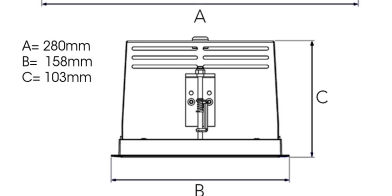

# ORION II 2000, 930 (BBBL), FRAME, FLOOD W/ GLASS, WHITE

ITAB

- ✓ Moderne og minimalistisk downlight som bevarer et rent uttrykk i himlingen.
- ✓ Kan vinkles opptil 30 grader i alle retninger
- ✓ Tilgjengelig i fargene hvit, svart og grå

## TECHNICAL SPECIFICATION

Product Code	300-532-10
Colour	White
Control	On/off
CRI light colour	930 (BBBL)
Delivered lumen output lm	2 x 1689
Driver	Stand alone, included
EEL	E
Light distribution	Flood
Lightsource	LED COB
Mains input voltage	220-240 V
Measurements A	280
Measurements B	158
Measurements C	103
Mounting	Recessed
Position	360°/30°
Lifetime	L80 B10, 50.000h
Protection	IP 20, class III
Sawing instructions x	272
Sawing instructions y	150
Start Time	Instant
System power W	2 x 12,5
Unit	mm
Weight	1,5

Spot	16°	Medium	28°	Flood	40°	Wide Flood	65°
m	ø	m	ø	m	ø	m	ø
1.0	0.28	1.0	0.50	1.0	0.73	1.0	1.28
2.0	0.56	2.0	1.00	2.0	1.46	2.0	2.56
3.0	0.83	3.0	1.51	3.0	2.18	3.0	3.84

272 x 150mm