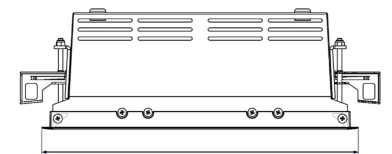

# ORION II 2000, 930 (BBBL), FRAME, FLOOD W/ GLASS, WHITE

ITAB

- ✓ Moderne og minimalistisk downlight som bevarer et rent uttrykk i himlingen.
- ✓ Kan vinkles opptil 30 grader i alle retninger
- ✓ Tilgjengelig i fargene hvit, svart og grå

## TECHNICAL SPECIFICATION

Product Code	300-532-10
Colour	White
Control	On/off
CRI light colour	930 (BBBL)
Delivered lumen output lm	2 x 1689
Driver	Stand alone, included
EEL	E
Light distribution	Flood
Lightsource	LED COB
Mains input voltage	220-240 V
Measurements A	280
Measurements B	158
Measurements C	103
Mounting	Recessed
Position	360°/30°
Lifetime	L80 B10, 50.000h
Protection	IP 20, class III
Sawing instructions x	272
Sawing instructions y	150
Start Time	Instant
System power W	2 x 12,5
Unit	mm
Weight	1,5

Spot	16°	Medium	28°	Flood	40°	Wide Flood	65°
m	ø	m	ø	m	ø	m	ø
1.0	0.28	1.0	0.50	1.0	0.73	1.0	1.28
2.0	0.56	2.0	1.00	2.0	1.46	2.0	2.56
3.0	0.83	3.0	1.51	3.0	2.18	3.0	3.84

272 x 150mm