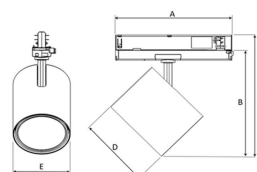

## Technical specification

|                           |                  |
|---------------------------|------------------|
| Product Code              | 369-01101540013  |
| Colour                    | White            |
| Control                   | On/off           |
| CRI light colour          | 930 (BBBL)       |
| Delivered lumen output lm | 4900             |
| Driver                    | Built in         |
| EEL                       | E                |
| Light distribution        | Wide flood       |
| Lightsource               | LED COB          |
| Mains input voltage       | 220-240V         |
| Measurements A            | 162              |
| Measurements B            | 194              |
| Measurements C            | 222              |
| Measurements D            | 128              |
| Mounting                  | Track            |
| Position                  | 360°/90°         |
| Lifetime                  | L80 B10, 50.000h |
| Protection                | IP 20, class II  |
| Start Time                | Instant          |
| System power W            | 35,1             |
| Unit                      | mm               |
| Weight                    | 0,7              |

A= 206 mm, B=164 mm, C=222 mm,  
D= 128 mm, E=104 mm

| Spot     | Medium   | Flood    | Wide Flood |
|----------|----------|----------|------------|
| 16°      | 29°      | 40°      | 60°        |
| m        | m        | m        | m          |
| ø        | ø        | ø        | ø          |
| 1.0 0.31 | 1.0 0.52 | 1.0 0.76 | 1.0 1.16   |
| 2.0 0.62 | 2.0 1.05 | 2.0 1.52 | 2.0 2.32   |
| 3.0 0.93 | 3.0 1.57 | 3.0 2.28 | 3.0 3.48   |