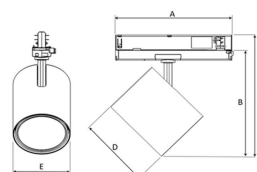

Technical specification

Product Code	369-02071520013
Colour	Black
Control	On/off
CRI light colour	930 (BBBL)
Delivered lumen output lm	2950
Driver	Built in
EEL	E
Light distribution	Medium
Lightsource	LED COB
Mains input voltage	220-240V
Measurements A	206
Measurements B	194
Measurements C	222
Measurements D	128
Mounting	Track
Position	360°/90°
Lifetime	L80 B10, 50.000h
Protection	IP 20, class II
Start Time	Instant
System power W	18,8
Unit	mm
Weight	0,7

A= 206 mm, B=194 mm, C=222 mm,
D= 128 mm, E=104 mm

Spot	Medium	Flood	Wide Flood
16°	29°	40°	60°
m	m	m	m
ø	ø	ø	ø
1.0	0.31	0.52	0.76
2.0	0.62	1.05	1.52
3.0	0.93	1.57	2.28
			3.48