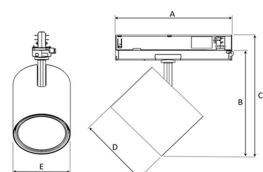

Technical specification

Product Code	369-01061520013
Colour	White
Control	On/off
CRI light colour	930 (BBBL)
Delivered lumen output lm	2400
Driver	Built in
EEL	E
Light distribution	Medium
Lightsources	LED COB
Mains input voltage	220-240V
Measurements A	206
Measurements B	194
Measurements C	222
Measurements D	128
Mounting	Track
Position	360°/90°
Lifetime	L80 B10, 50.000h
Protection	IP 20, class II
Start Time	Instant
System power W	15,0
Unit	mm
Weight	0,7

A= 206 mm, B=194 mm, C=222 mm, D= 128 mm, E=104 mm

Spot	Medium	Flood	Wide Flood
16°	29°	40°	60°
m	m	m	m
ø	ø	ø	ø
1.0 0.31	1.0 0.52	1.0 0.76	1.0 1.16
2.0 0.62	2.0 1.05	2.0 1.52	2.0 2.32
3.0 0.93	3.0 1.57	3.0 2.28	3.0 3.48