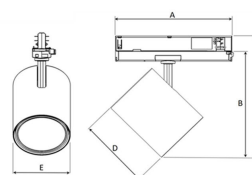

Technical specification

Product Code	369-02041510013
Colour	Black
Control	On/off
CRI light colour	930 (BBBL)
Delivered lumen output lm	1520
Driver	Built in
EEL	E
Light distribution	Spot
Lightsource	LED COB
Mains input voltage	220-240V
Measurements A	206
Measurements B	194
Measurements C	222
Measurements D	128
Mounting	Track
Position	360°/90°
Lifetime	L80 B10, 50.000h
Protection	IP 20, class II
Start Time	Instant
System power W	9.8
Unit	mm
Weight	0,7

A= 206 mm, B=194 mm, C=222 mm,
D= 128 mm, E=104 mm

Spot	Medium	Flood	Wide Flood
16°	29°	40°	60°
m	o	m	o
1.0	0.31	0.52	0.76
2.0	0.62	1.05	1.52
3.0	0.93	1.57	2.28
1.0	0.52	0.76	1.16
2.0	1.05	1.52	2.32
3.0	1.57	2.28	3.48