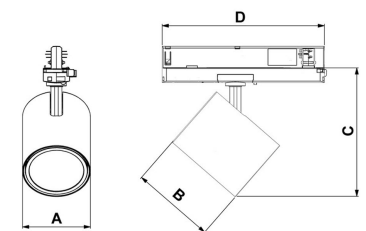

TECHNICAL SPECIFICATION

Product Code	367-01091540013
Colour	White
Control	On/off
CRI light colour	930 (BBBL)
Delivered lumen output lm	4000
Driver	Built in
EEL	E
Light distribution	Wide flood
Lightsource	LED COB
Mains input voltage	220-240V
Measurements A	86
Measurements B	106
Measurements C	164
Measurements D	162
Mounting	Track
Position	360°/90°
Lifetime	L80 B10, 50.000h
Protection	IP 20, class II
Start Time	Instant
System power W	31,6
Unit	mm
Weight	0,7

A= 86 mm, B= 106 mm, C= 164 mm, D= 206 mm

Spot	19°	Medium	29°	Flood	49°	Wide Flood	70°
m	ø	m	ø	m	ø	m	ø
1.0	0.31	1.0	0.52	1.0	0.76	1.0	1.16
2.0	0.62	2.0	1.05	2.0	1.52	2.0	2.32
3.0	0.93	3.0	1.57	3.0	2.28	3.0	3.48