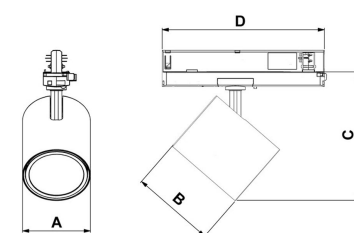

## TECHNICAL SPECIFICATION

Product Code	367-03091530013
Colour	Grey
Control	On/off
CRI light colour	930 (BBBL)
Delivered lumen output lm	4000
Driver	Built in
EEL	E
Light distribution	Flood
Lightsource	LED COB
Mains input voltage	220-240V
Measurements A	86
Measurements B	106
Measurements C	164
Measurements D	162
Mounting	Track
Position	360°/90°
Lifetime	L80 B10, 50.000h
Protection	IP 20, class II
Start Time	Instant
System power W	31,6
Unit	mm
Weight	0,7

A= 86 mm, B= 106 mm, C= 164 mm, D= 206 mm

Spot	Medium	Flood	Wide Flood
19°	29°	49°	70°
m	m	m	m
1.0	0.31	0.52	0.76
2.0	0.62	1.05	1.52
3.0	0.93	1.57	2.28

**ITAB Lighting**  
Europe, Asia, Middle East  
Phone: +46 910 733 790  
info@nordiclight.se