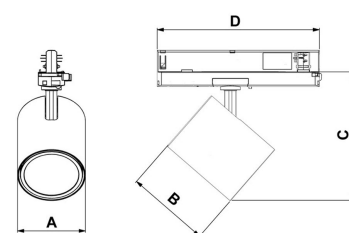

TECHNICAL SPECIFICATION

Product Code	367-01091530013
Colour	White
Control	On/off
CRI light colour	930 (BBBL)
Delivered lumen output lm	4000
Driver	Built in
EEL	E
Light distribution	Flood
Lightsource	LED COB
Mains input voltage	220-240V
Measurements A	86
Measurements B	106
Measurements C	164
Measurements D	162
Mounting	Track
Position	360°/90°
Lifetime	L80 B10, 50.000h
Protection	IP 20, class II
Start Time	Instant
System power W	31,6
Unit	mm
Weight	0,7

A= 86 mm, B= 106 mm, C= 164 mm, D= 206 mm

Spot	19°		Medium		29°		Flood		49°		Wide Flood		70°	
	m	ø	m	ø	m	ø	m	ø	m	ø	m	ø	m	ø
1.0		0.31	1.0	0.52	1.0	0.76	1.0	1.16	1.0	1.16	1.0	1.16	1.0	1.16
2.0		0.62	2.0	1.05	2.0	1.52	2.0	2.32	2.0	2.32	2.0	2.32	2.0	2.32
3.0		0.93	3.0	1.57	3.0	2.28	3.0	3.48	3.0	3.48	3.0	3.48	3.0	3.48