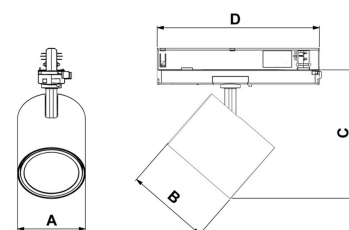

## TECHNICAL SPECIFICATION

Product Code	367-03071540013
Colour	Grey
Control	On/off
CRI light colour	930 (BBBL)
Delivered lumen output lm	2700
Driver	Built in
EEL	E
Light distribution	Wide flood
Lightsource	LED COB
Mains input voltage	220-240V
Measurements A	86
Measurements B	106
Measurements C	164
Measurements D	206
Mounting	Track
Position	360°/90°
Lifetime	L80 B10 50.000h
Protection	IP 20, class II
Start Time	Instant
System power W	19,9
Unit	mm
Weight	0,7

A= 86 mm, B= 106 mm, C= 164 mm, D= 206 mm

Spot	19°	Medium	29°	Flood	49°	Wide Flood	70°
m	ø	m	ø	m	ø	m	ø
1.0	0.31	1.0	0.52	1.0	0.76	1.0	1.16
2.0	0.62	2.0	1.05	2.0	1.52	2.0	2.32
3.0	0.93	3.0	1.57	3.0	2.28	3.0	3.48