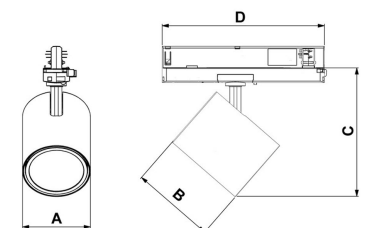

TECHNICAL SPECIFICATION

Product Code	367-02071540013
Colour	Black
Control	On/off
CRI light colour	930 (BBBL)
Delivered lumen output lm	2700
Driver	Built in
EEL	E
Light distribution	Wide flood
Lightsource	LED COB
Mains input voltage	220-240V
Measurements A	86
Measurements B	106
Measurements C	164
Measurements D	206
Measurements E	134
Mounting	Track
Position	360°/90°
Lifetime	L80 B10 50.000h
Protection	IP 20, class II
Start Time	Instant
System power W	19,9
Unit	mm
Weight	0,49

A= 86 mm, B= 106 mm, C= 164 mm, D= 206 mm

Spot	19°	Medium	29°	Flood	49°	Wide Flood	70°
m	ø	m	ø	m	ø	m	ø
1.0	0.31	1.0	0.52	1.0	0.76	1.0	1.16
2.0	0.62	2.0	1.05	2.0	1.52	2.0	2.32
3.0	0.93	3.0	1.57	3.0	2.28	3.0	3.48