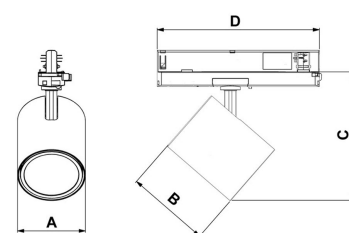

TECHNICAL SPECIFICATION

Product Code	367-03071530013
Colour	Grey
Control	On/off
CRI light colour	930 (BBBL)
Delivered lumen output lm	2700
Driver	Built in
EEL	E
Light distribution	Flood
Lightsource	LED COB
Mains input voltage	220-240V
Measurements A	86
Measurements B	106
Measurements C	164
Measurements D	206
Mounting	Track
Position	360°/90°
Lifetime	L80 B10 50.000h
Protection	IP 20, class II
Start Time	Instant
System power W	19,9
Unit	mm
Weight	0,7

A= 86 mm, B= 106 mm, C= 164 mm, D= 206 mm

Spot	19°		Medium		29°		Flood		49°		Wide Flood		70°	
	m	ø	m	ø	m	ø	m	ø	m	ø	m	ø	m	ø
1.0		0.31	1.0	0.52	1.0	0.76	1.0	1.16	1.0	1.16	1.0	1.16	1.0	1.16
2.0		0.62	2.0	1.05	2.0	1.52	2.0	2.32	2.0	2.32	2.0	2.32	2.0	2.32
3.0		0.93	3.0	1.57	3.0	2.28	3.0	3.48	3.0	3.48	3.0	3.48	3.0	3.48