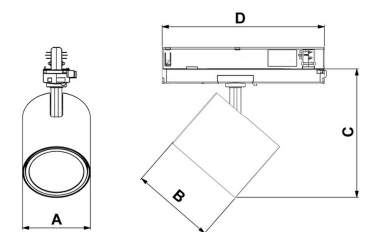

TECHNICAL SPECIFICATION

Product Code	367-02071530013
Colour	Black
Control	On/off
CRI light colour	930 (BBBL)
Delivered lumen output lm	2700
Driver	Built in
EEL	E
Light distribution	Flood
Lightsource	LED COB
Mains input voltage	220-240V
Measurements A	86
Measurements B	106
Measurements C	164
Measurements D	206
Measurements E	134
Mounting	Track
Position	360°/90°
Lifetime	L80 B10 50.000h
Protection	IP 20, class II
Start Time	Instant
System power W	19,9
Unit	mm
Weight	0,49

A= 86 mm, B= 106 mm, C= 164 mm, D= 206 mm

Spot	19°		Medium		29°		Flood		49°		Wide Flood		70°	
	m	ø	m	ø	m	ø	m	ø	m	ø	m	ø	m	ø
1.0	0.31		0.52		0.76		1.16		2.32		3.48			
2.0	0.62		1.05		1.52		2.32		4.64		6.96			
3.0	0.93		1.57		2.28		3.48		6.96		10.44			