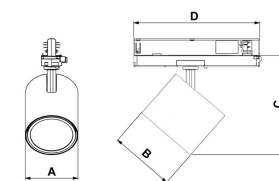

Technical specification

Product Code	367-01071520013
Colour	White
Control	On/off
CRI light colour	930 (BBBL)
Delivered lumen output lm	2950
Driver	Built in
EEL	E
Light distribution	Medium
Lightsource	LED COB
Mains input voltage	220-240V
Measurements A	86
Measurements B	106
Measurements C	164
Measurements D	206
Measurements E	134
Mounting	Track
Position	360°/90°
Lifetime	L80 B10 50.000h
Protection	IP 20, class II
Start Time	Instant
System power W	18,8
Unit	mm
Weight	0,49

A= 86 mm, B= 106 mm, C= 164 mm, D= 206 mm

Spot	Medium	Flood	Wide Flood
19°	29°	49°	70°
m	m	m	m
ø	ø	ø	ø
1.0	0.31	0.52	0.76
2.0	0.62	1.05	1.52
3.0	0.93	1.57	2.28
			3.48