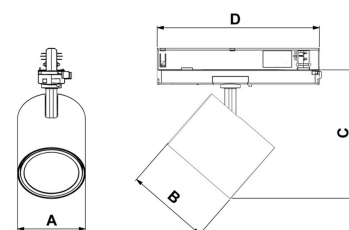

TECHNICAL SPECIFICATION

Product Code	367-03061540013
Colour	Grey
Control	On/off
CRI light colour	930 (BBBL)
Delivered lumen output lm	2500
Driver	Built in
EEL	E
Light distribution	Wide flood
Lightsource	LED COB
Mains input voltage	220-240V
Measurements A	86
Measurements B	106
Measurements C	164
Measurements D	206
Mounting	Track
Position	360°/90°
Lifetime	L80 B10, 50.000h
Protection	IP 20, class II
Start Time	Instant
System power W	18
Unit	mm
Weight	0,7

A= 86 mm, B= 106 mm, C= 164 mm, D= 206 mm

Spot	Medium	Flood	Wide Flood
19°	29°	49°	70°
m	ø	m	ø
1.0	0.31	1.0	0.76
2.0	0.62	2.0	1.52
3.0	0.93	3.0	2.28
1.0	0.52	1.0	1.16
2.0	1.05	2.0	2.32
3.0	1.57	3.0	3.48